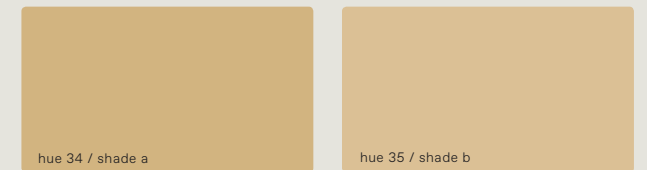

SAPPA

Plant Based Design

Acoustic Panels _ Patterns Catalogue

The natural color of the hemp panel produces a quiet and calm room, Inspired by the BACK TO BASIC trend, we offer a variety of patterns in the natural shade of the hemp plant.

With the help of several shapes of panels, we are able to produce a very wide range of different designs and patterns.

Minimum order quantity for colored panels: 30 square meters per color.

Note: The colour guide is for informational purposes only and may vary from the final product color.